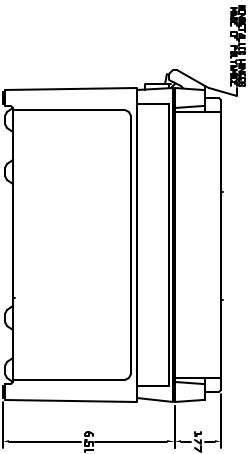

END VIEW

MINIMUM 10" MOUNTING FEET MADE OF POLYIMIDE CO

316 STAINLESS STEEL PADLOCK LATCHES WITH 377" PADLOCK ETC

STAINLESS STEEL MOUNTING FEET, MAINTAIN VERTICAL OR HORIZONTAL