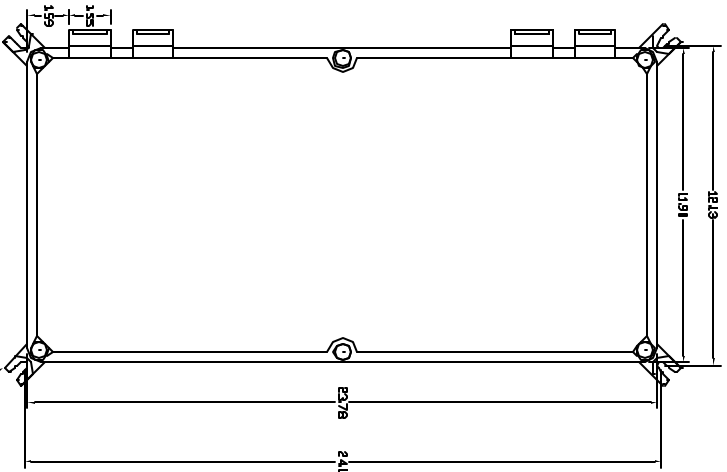

FRONT VIEW

MINIMUM 10" MOUNTING FEET MADE OF POLYIMIDE CO

316 STAINLESS STEEL PADLOCK LATCHES WITH 377" PADLOCK ETC

STAINLESS STEEL MOUNTING FEET, MAINTAIN VERTICAL OR HORIZONTAL