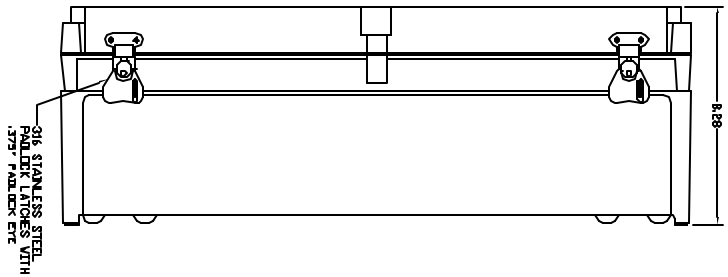

SECTION A-A

RIGHT SIDE VIEW