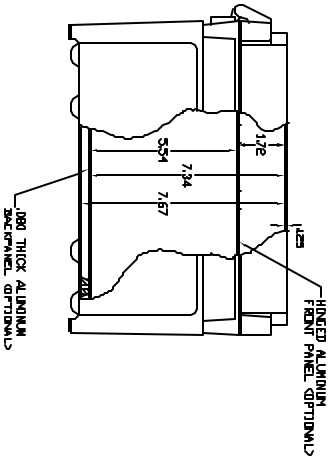

SECTION A-A

MINIMUM 10" MOUNTING FEET MADE OF POLYIMIDE CO

316 STAINLESS STEEL PADLOCK LATCHES WITH 377" PADLOCK ETC

STAINLESS STEEL MOUNTING FEET, MAINTAIN VERTICAL OR HORIZONTAL