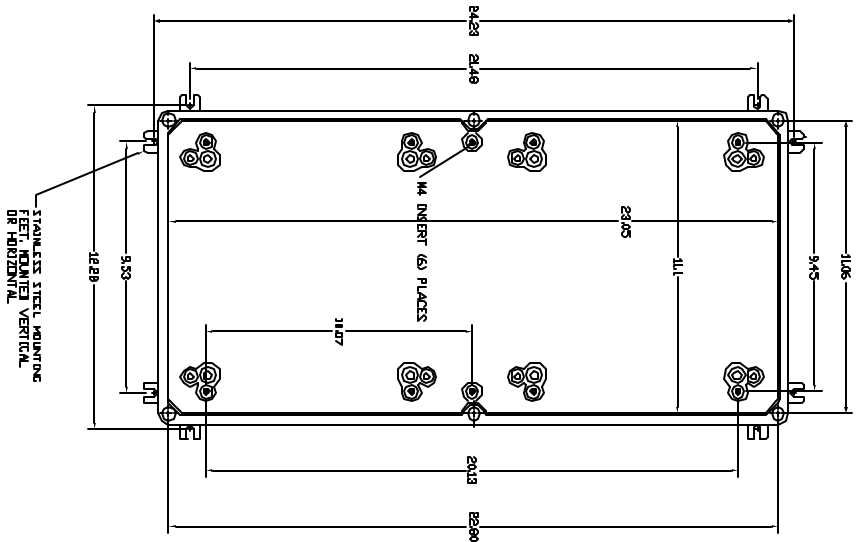

FRONT VIEW COVER REMOVED