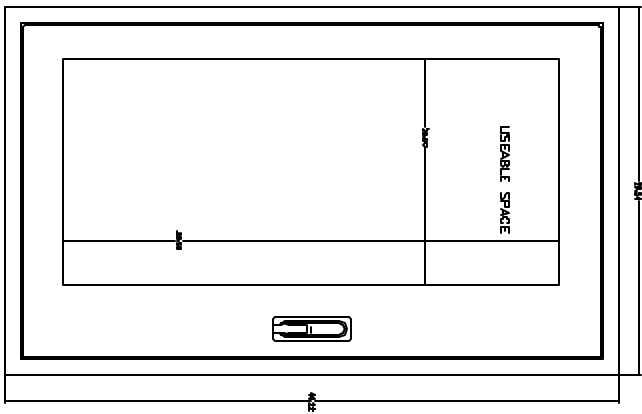

FRONT VIEW DOOR REMOVED

BACK PLATE

FRONT VIEW

END VIEW

SYNOPSIS SUPERPOLYMER SERIES ENCLOSURE		SYNOPSIS SUPERPOLYMER SERIES ENCLOSURE	
MODEL NO. 1000 PART NO. 1000-001 REV. 10/80	MANUFACTURED BY VYCKTIER ENCLASURE SYSTEMS, INC. 1000 W. 10TH AVENUE DENVER, CO. 80202	MODEL NO. 1000 PART NO. 1000-001 REV. 10/80	MANUFACTURED BY VYCKTIER ENCLASURE SYSTEMS, INC. 1000 W. 10TH AVENUE DENVER, CO. 80202