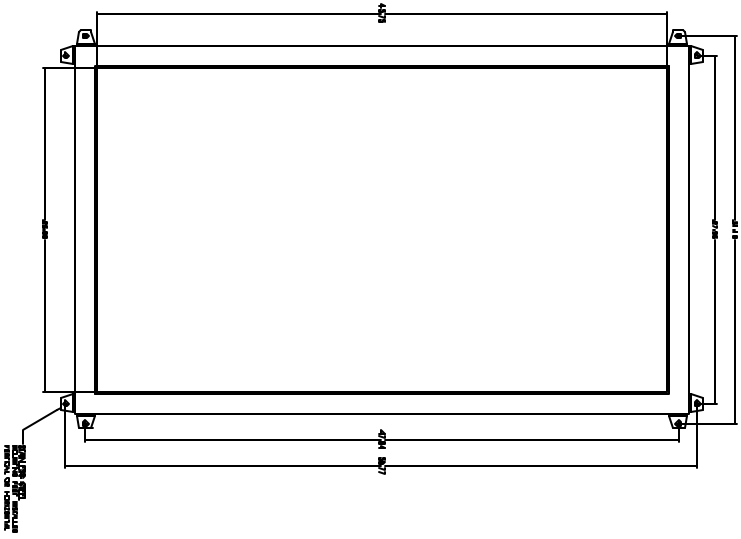

FRONT VIEW DOOR REMOVED

BACK PLATE

FRONT VIEW

END VIEW

SYNOPSIS SUPERPOLYMER SERIES ENCLOSURE		SYNOPSIS SUPERPOLYMER SERIES ENCLOSURE	
MODEL NO. 1000 PART NO. 1000-001 REV. 10/80	MANUFACTURED BY VYCKTIER ENCLASURE SYSTEMS, INC. 1000 W. 10TH AVENUE DENVER, CO. 80202	MODEL NO. 1000 PART NO. 1000-001 REV. 10/80	MANUFACTURED BY VYCKTIER ENCLASURE SYSTEMS, INC. 1000 W. 10TH AVENUE DENVER, CO. 80202