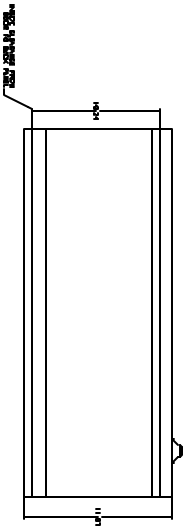

FRONT VIEW DOOR REMOVED

BACK PLATE

FRONT VIEW

END VIEW

SYNOPSIS SUPERPOLYMER SERIES ENCLOSURE		SYNOPSIS SUPERPOLYMER SERIES ENCLOSURE	
MODEL NO. 1000 PART NO. 1000-001 REV. 10/80	MANUFACTURED BY VYCKTIER ENCLASURE SYSTEMS, INC. 1000 W. 10TH AVENUE DENVER, CO. 80202	MODEL NO. 1000 PART NO. 1000-001 REV. 10/80	MANUFACTURED BY VYCKTIER ENCLASURE SYSTEMS, INC. 1000 W. 10TH AVENUE DENVER, CO. 80202