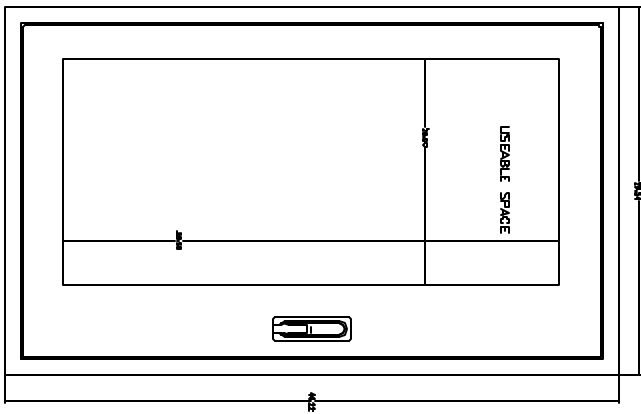

FRONT VIEW DOOR REMOVED

BACK PLATE

FRONT VIEW

END VIEW

24 1/2	42 1/2	42
24 1/2	42 1/2	42
24 1/2	42 1/2	42

24 1/2	42 1/2	42
24 1/2	42 1/2	42
24 1/2	42 1/2	42

 VYNCKIER ENCLASURE SYSTEMS, INC.	
SPANISH SUPERPOLYMER SERIES ENCLOSURE	
DATE	REV