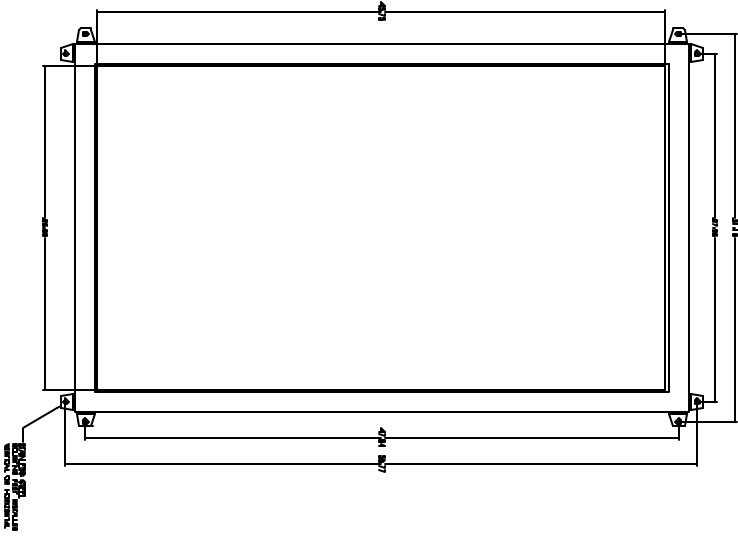

FRONT VIEW DOOR REMOVED

BACK PLATE

FRONT VIEW

END VIEW

24 1/2	42 1/2	42
24 1/2	42 1/2	42
24 1/2	42 1/2	42

24 1/2	42 1/2	42
24 1/2	42 1/2	42
24 1/2	42 1/2	42

 VYNCKIER ENCLASURE SYSTEMS, INC.	
SPANISH SUPERPOLYMER SERIES ENCLOSURE	
DATE	REV