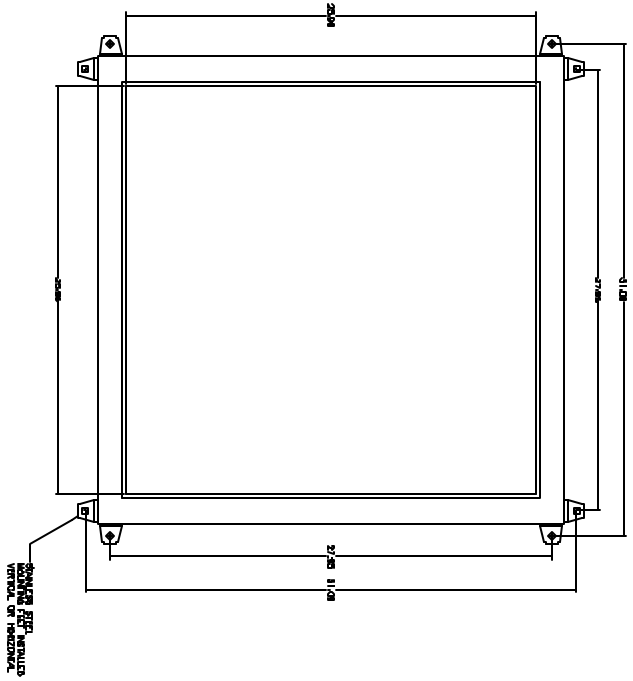

FRONT VIEW DOOR REMOVED

FRONT VIEW

END VIEW

BACK PLATE

SYNCKIER ENCLOSURE SYSTEMS, INC.		VERIFIED PART # SP33001A SUPERPOLYMER SERIES ENCLOSURE	
3.58 INCHES HIGHER THAN STANDARD 1.125 INCHES DEEP 28.00 INCHES HIGH 25.25 INCHES WIDE	1.125 INCHES DEEP 28.00 INCHES HIGH 25.25 INCHES WIDE	1.125 INCHES DEEP 28.00 INCHES HIGH 25.25 INCHES WIDE	1.125 INCHES DEEP 28.00 INCHES HIGH 25.25 INCHES WIDE