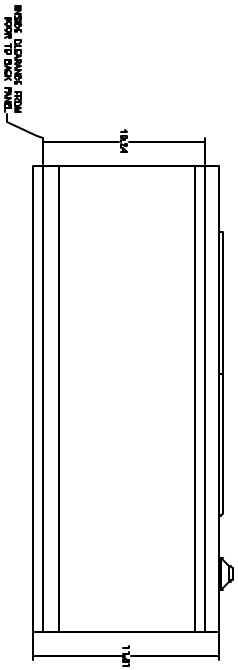

FRONT VIEW DOOR REMOVED

FRONT VIEW

END VIEW

BACK PLATE

SYNCKIER ENCLOSURE SYSTEMS, INC.		VERIFIED PART # SP33001A SUPERPOLYMER SERIES ENCLOSURE	
3.58 INCHES HIGHER THAN STANDARD 1.125 INCHES DEEP 28.00 INCHES HIGH 25.25 INCHES WIDE	1.125 INCHES DEEP 28.00 INCHES HIGH 25.25 INCHES WIDE	1.125 INCHES DEEP 28.00 INCHES HIGH 25.25 INCHES WIDE	1.125 INCHES DEEP 28.00 INCHES HIGH 25.25 INCHES WIDE