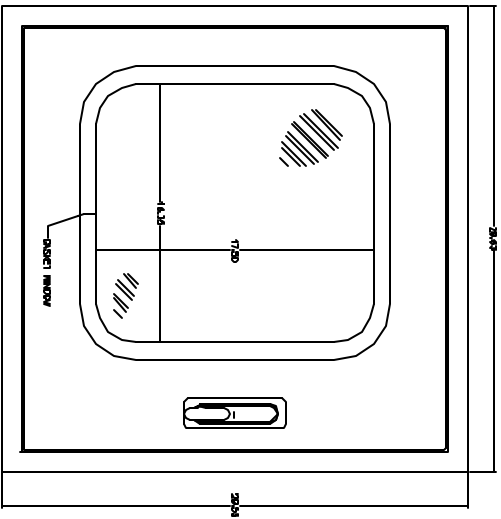

FRONT VIEW DOOR REMOVED

FRONT VIEW

END VIEW

BACK PLATE

SYNCKIER ENCLOSURE SYSTEMS, INC.		VERIFIED PART # SP33001A SUPERPOLYMER SERIES ENCLOSURE	
3.58 INCHES HIGHER THAN STANDARD 1.125 INCHES DEEP 28.00 INCHES HIGH 25.25 INCHES WIDE	1.125 INCHES DEEP 28.00 INCHES HIGH 25.25 INCHES WIDE	1.125 INCHES DEEP 28.00 INCHES HIGH 25.25 INCHES WIDE	1.125 INCHES DEEP 28.00 INCHES HIGH 25.25 INCHES WIDE