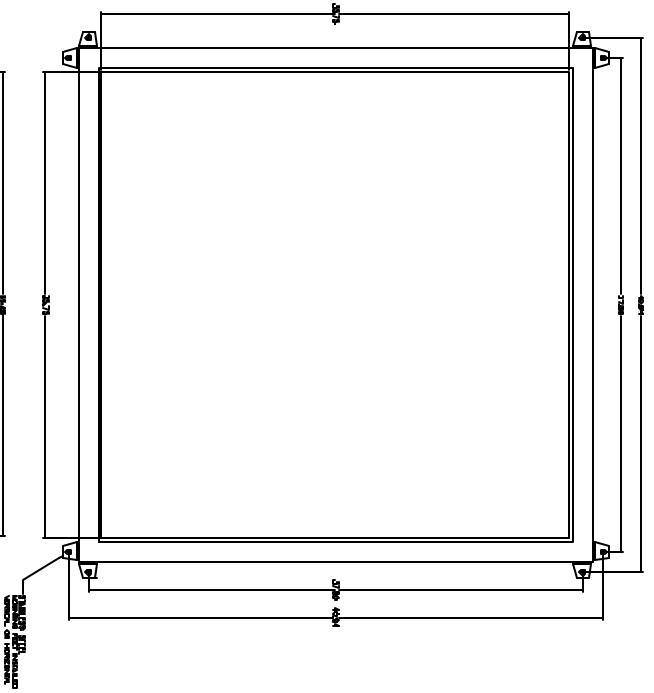

FRONT VIEW DOOR REMOVED

BACK PLATE

FRONT VIEW

END VIEW

YVCKIER ENCLDSRE SYSTEMS, INC.		SPECIFICATION SUPERPOLYMER SERIES ENCLOSURE	
MODEL NO. PART NO.	QUANTITY UNIT PRICE	ORDER NO. DATE	ORDERED BY DATE