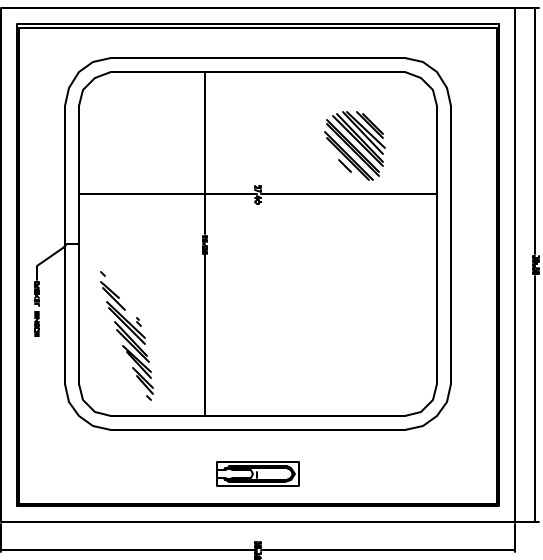

FRONT VIEW DOOR REMOVED

BACK PLATE

FRONT VIEW

END VIEW

303 ALUMINUM 3/16\"/>

303 ALUMINUM 3/16\"/>

303 ALUMINUM 3/16\"/>

VYNCKIER
ENCLOSURE SYSTEMS, INC.