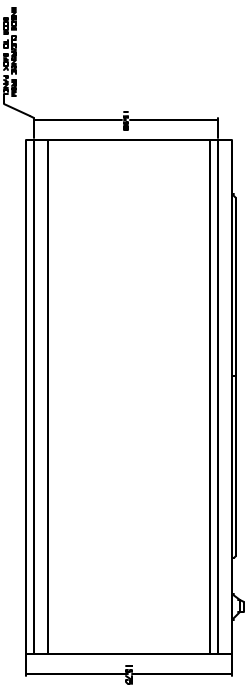

FRONT VIEW DOOR REMOVED

BACK PLATE

FRONT VIEW

END VIEW

303 ALUMINUM 3/16\"/>

303 ALUMINUM 3/16\"/>

303 ALUMINUM 3/16\"/>

VYNCKIER
ENCLOSURE SYSTEMS, INC.