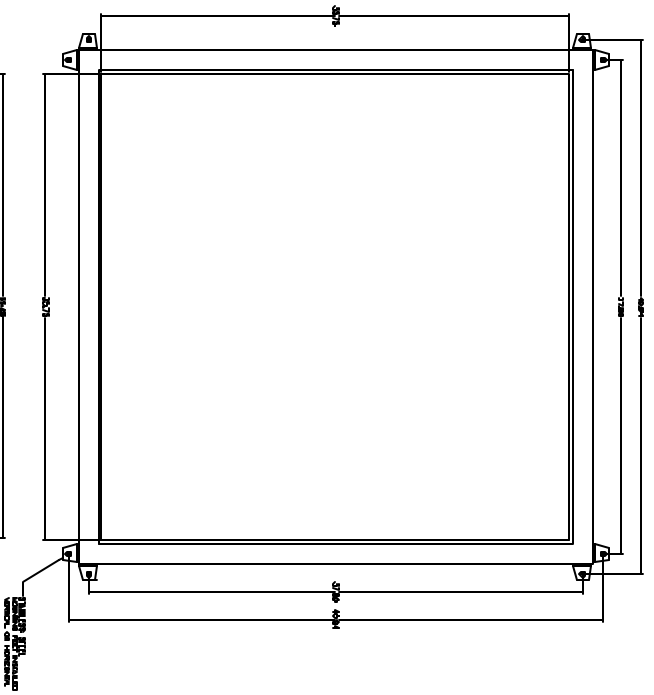

FRONT VIEW DOOR REMOVED

BACK PLATE

FRONT VIEW

END VIEW

303 ALUMINUM 3/16\"/>

303 ALUMINUM 3/16\"/>

303 ALUMINUM 3/16\"/>

VYNCKIER
ENCLOSURE SYSTEMS, INC.