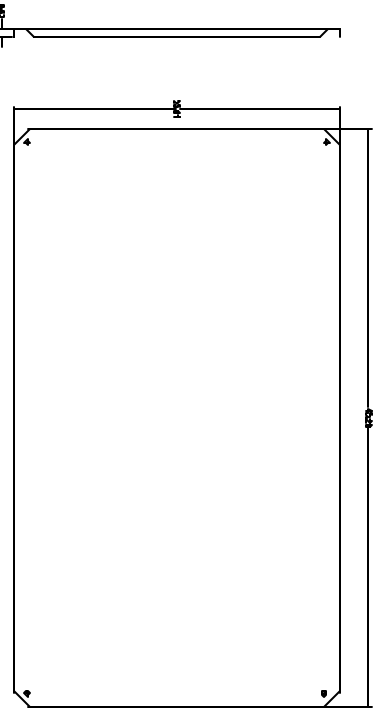

FRONT VIEW DOOR REMOVED

BACK PLATE

FRONT VIEW

END VIEW

<p>VYNCKIEER ENCLOSURE SYSTEMS, INC.</p>		<p>3240 BROADWAY, SUITE 100 MILWAUKEE, WISCONSIN 53212 TEL: 414-224-1100 FAX: 414-224-1101 WWW.VYNCKIEER.COM</p>	
<p>VYNCKIEER SUPERPOLYMER SERVICES ENCLOSURE</p>		<p>ENCLOSURE SYSTEMS, INC. 3240 BROADWAY, SUITE 100 MILWAUKEE, WISCONSIN 53212 TEL: 414-224-1100 FAX: 414-224-1101 WWW.VYNCKIEER.COM</p>	