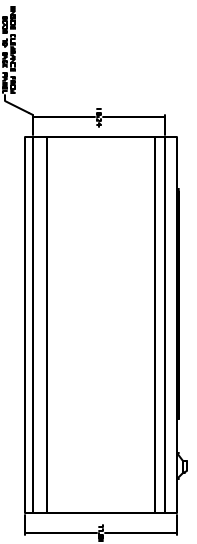

FRONT VIEW DOOR REMOVED

BACK PLATE

FRONT VIEW

END VIEW

<p>VYNCKIEER ENCLOSURE SYSTEMS, INC.</p>		<p>3240 BROADWAY, SUITE 100 MILWAUKEE, WISCONSIN 53212 TEL: 414-224-1100 FAX: 414-224-1101 WWW.VYNCKIEER.COM</p>	
<p>VYNCKIEER SUPERPOLYMER SERVICES ENCLOSURE</p>		<p>ENCLOSURE SYSTEMS, INC. 3240 BROADWAY, SUITE 100 MILWAUKEE, WISCONSIN 53212 TEL: 414-224-1100 FAX: 414-224-1101 WWW.VYNCKIEER.COM</p>	