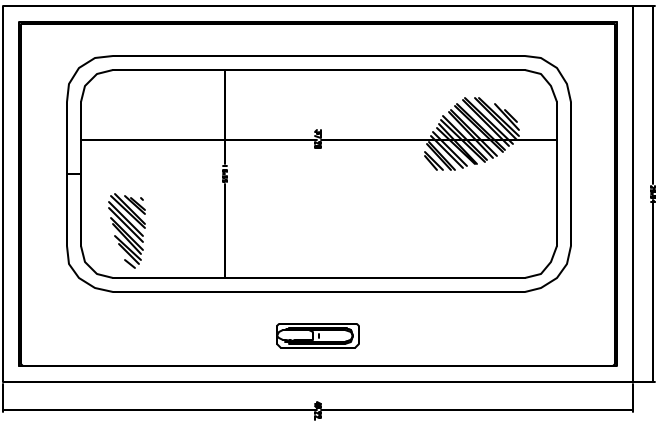

FRONT VIEW DOOR REMOVED

BACK PLATE

FRONT VIEW

END VIEW

<p>VYNCKIEER ENCLOSURE SYSTEMS, INC.</p>		<p>3240 BROADWAY, SUITE 100 MILWAUKEE, WISCONSIN 53212 TEL: 414-224-1100 FAX: 414-224-1101 WWW.VYNCKIEER.COM</p>	
<p>VYNCKIEER SUPERPOLYMER SERVICES ENCLOSURE</p>		<p>ENCLOSURE SYSTEMS, INC. 3240 BROADWAY, SUITE 100 MILWAUKEE, WISCONSIN 53212 TEL: 414-224-1100 FAX: 414-224-1101 WWW.VYNCKIEER.COM</p>	