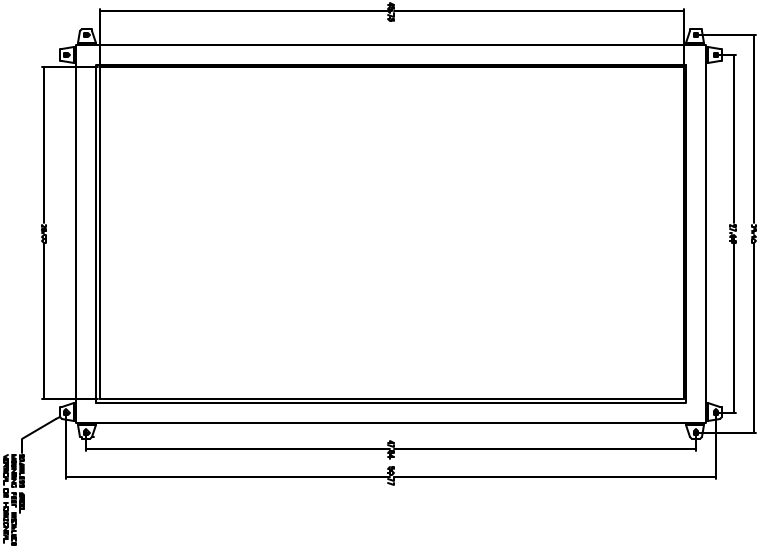

FRONT VIEW DOOR REMOVED

BACK PLATE

FRONT VIEW

END VIEW

<p>VYNCKIEER ENCLOSURE SYSTEMS, INC.</p>		<p>3240 BROADWAY, SUITE 100 MILWAUKEE, WISCONSIN 53212 TEL: 414-224-1100 FAX: 414-224-1101 WWW.VYNCKIEER.COM</p>	
<p>VYNCKIEER SUPERPOLYMER SERVICES ENCLOSURE</p>		<p>ENCLOSURE SYSTEMS, INC. 3240 BROADWAY, SUITE 100 MILWAUKEE, WISCONSIN 53212 TEL: 414-224-1100 FAX: 414-224-1101 WWW.VYNCKIEER.COM</p>	