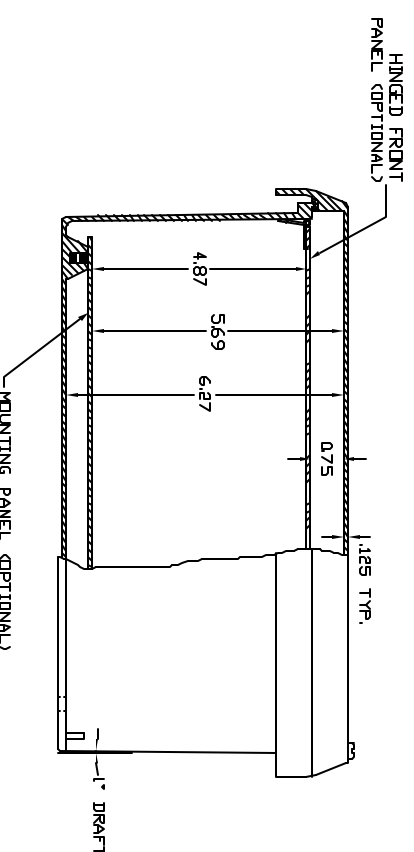

SECTION A-A

1. NOTES:
1. ENCLOSURE MATERIAL MADE OF GRAY (RAL 7036)
  2. HOT MOLDED FIBERGLASS REINFORCED POLYESTER.
  3. UL LISTED PER STD. 508. (FILE# ES4-315)
  4. CSA CERTIFIED PER STD. C22.2 NO. 94. (FILE# LR36508)
  5. NEMA RATED TYPE 3, 3R, 3S, 4, 4X, 12 AND 13.
  6. IEC 529 RATED IP 68.
  7. RESISTANT TO TEMPERATURES UP TO 150 DEG C.
  8. SELF EXTINGUISHING AND HALOGEN FREE.
  9. ACCESSORIES INCLUDE: BACK PANELS, HINGEABLE FRONT PLATES, HINGED COVERS, PRINT POCKET, LATCHES, WINDOWS, AND VENTILATORS.
  9. CABINETS ARE MAINTENANCE FREE AND CORROSION RESISTANT.