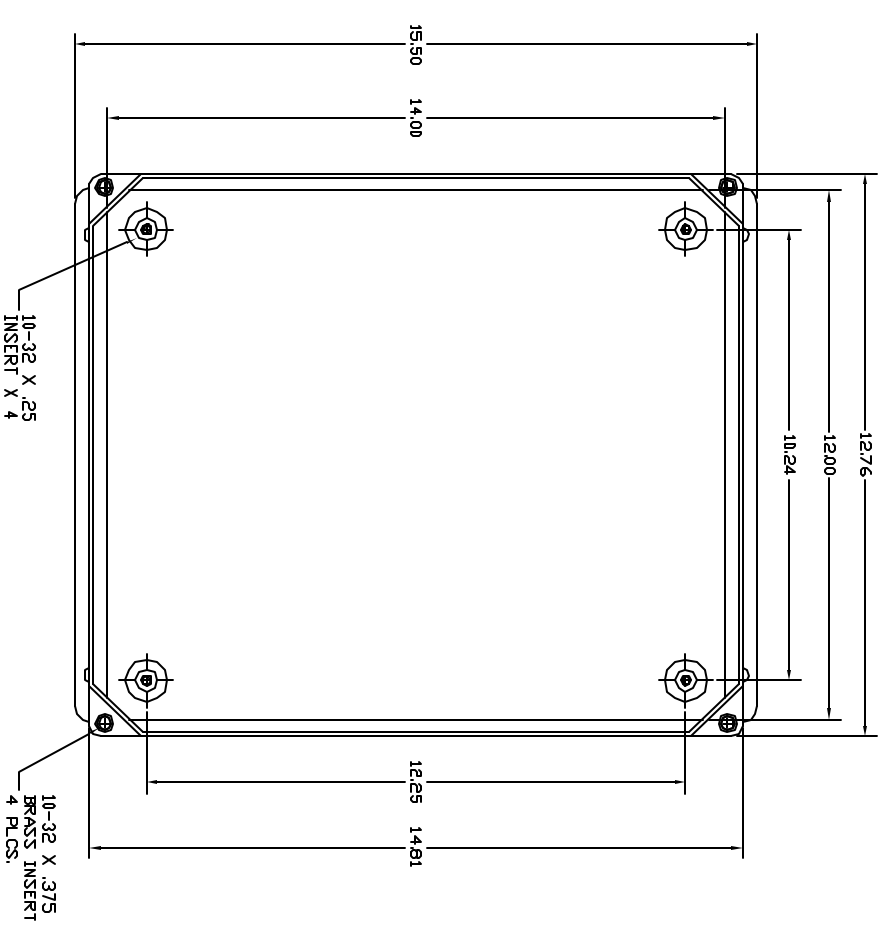

FRONT VIEW—COVER REMOVED